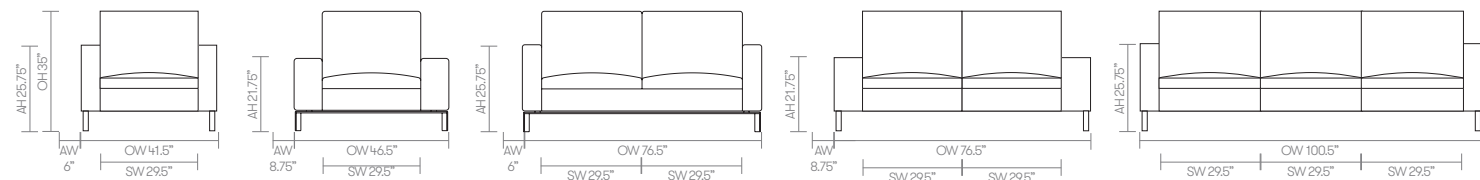

Ships Semi-KD = Knock Down (Needs some assembly)

Stirling upholstered units are only manufactured in a selection of fabrics as indicated.

Fabric Selection 1	Fabric Selection 2	Fabric Selection 3
Camira Blazer Kvadrat Canvas 2 Maharam Lariat Momentum Canter	Camira Hemp Kvadrat Hollingdal 65 Kvadrat Steelcut 2 Kvadrat Steelcut Trio 3 Momentum Cover Cloth Ultrafabrics Brisa Original Ultrafabrics Pro Ultrafabrics Promessa	Kvadrat Divina 3 Kvadrat Divina MD Kvadrat Divina Melange 3 Momentum Silica Momentum Silica Etch Momentum Silica Leather Momentum Silica Tech

Fabric Grade	Fabric Selection 1	Fabric Selection 2	Fabric Selection 3	A	B	
SL01 • Single seat with narrow arms	5,653	6,030	7,159	-	7,609	
SLW01 • Single seat with wide arms	6,000	6,399	7,599	-	8,075	
SL02 • Two seater with narrow arms	9,045	9,650	11,461	-	12,179	
SLW02 • Two seater with wide arms	9,596	10,237	12,155	-	12,919	
SL03 • Three seater with narrow arms	12,717	13,567	16,109	-	17,122	
SLW03 • Three seater with wide arms	13,494	14,392	17,090	-	18,165	
SL13 • Extra wide two seater with narrow arms	13,880	14,809	17,585	-	18,687	
SLW13 • Extra wide two seater with wide arms	13,894	14,821	17,598	-	18,704	
SLB01 • Single seat bench • 17.25" h x 30" x 30"	3,076	3,382	3,653	-	3,845	
SLB02 • Two seater bench • 17.25" h x 60" x 30"	5,003	5,503	5,942	-	6,255	

A, B = Leather

All prices listed in US \$

dimensions – OH - Overall Height OD - Overall Depth OW - Overall Width AH - Arm Height SH - Seat Height SW - Seat Width SD - Seat Depth

Stirling

Standard Metal Finish