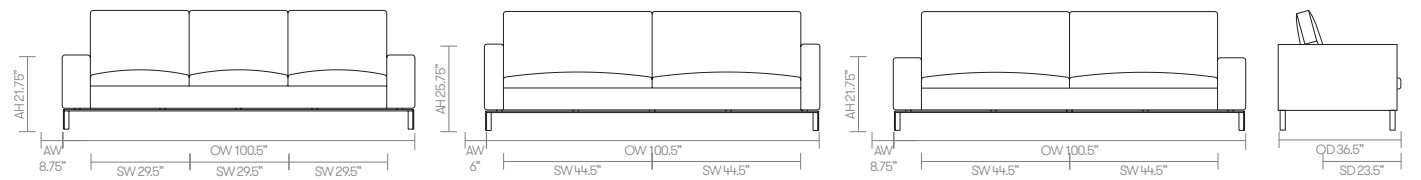

standard & optional features

● Standard feature
 □ Not available

	SL01 Single Seat Narrow Arms	SLW01 Single Seat Wide Arms	SL02 Two Seater Narrow Arms	SLW02 Two Seater Wide Arms	SL03 Three Seater Narrow Arms	SLW03 Three Seater Wide Arms	SL13 Extra Wide Two Seater Narrow Arms	SLW13 Extra Wide Two Seater Wide Arms	SLB01 Single Seat Bench	SLB02 Two Seater Bench
Weight	170lbs	182lbs	267lbs	279lbs	328lbs	340lbs	328lbs	340lbs	□	□
Fully upholstered	●	●	●	●	●	●	●	●	●	●
Coil sprung seat support	●	●	●	●	●	●	●	●	●	●
Flat steel frame finished in Brushed Chrome	●	●	●	●	●	●	●	●	●	●
Plastic glides	●	●	●	●	●	●	●	●	●	●
Zipped secured back cushions	●	●	●	●	●	●	●	●	□	□

Fabric Grade	Fabric Selection 1	Fabric Selection 2	Fabric Selection 3	A	B	
SL01 • Single seat with narrow arms	5,653	6,030	7,159	-	7,609	
SLW01 • Single seat with wide arms	6,000	6,399	7,599	-	8,075	
SL02 • Two seater with narrow arms	9,045	9,650	11,461	-	12,179	
SLW02 • Two seater with wide arms	9,596	10,237	12,155	-	12,919	
SL03 • Three seater with narrow arms	12,717	13,567	16,109	-	17,122	
SLW03 • Three seater with wide arms	13,494	14,392	17,090	-	18,165	
SL13 • Extra wide two seater with narrow arms	13,880	14,809	17,585	-	18,687	
SLW13 • Extra wide two seater with wide arms	13,894	14,821	17,598	-	18,704	
SLB01 • Single seat bench • 17.25" h x 30" x 30"	3,076	3,382	3,653	-	3,845	
SLB02 • Two seater bench • 17.25" h x 60" x 30"	5,003	5,503	5,942	-	6,255	

A, B = Leather

All prices listed in US \$

dimensions – OH - Overall Height OD - Overall Depth OW - Overall Width AH - Arm Height SH - Seat Height SW - Seat Width SD - Seat Depth

Stirling

Standard Metal Finish