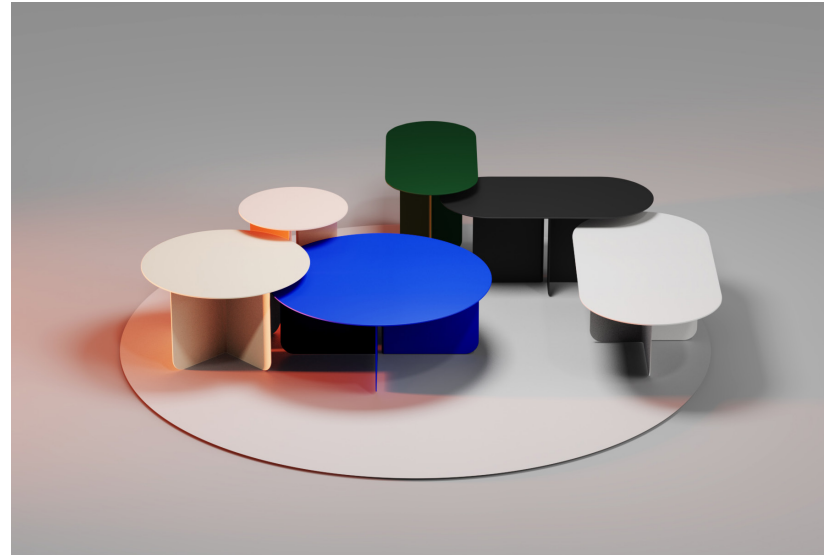

Allermuir

Batan

allermuir.com

Batan - Extruded Blend

Design - Allermuir

Two key elements are combined - a soft aluminum extrusion and a fully rounded solid top surface. Stone, timber and recycled aluminum compose the core materials of this low table collection.

standard & optional features

- Standard feature
- Not available

	EBL27RD Low Round 27.50" dia	EBLP4020 Low Pill 39.25" x 19.75"	EBM20RD Mid Round 19.75" dia	EBH20RD Tall Round 19.75" dia
Weight	□	□	□	□
Aluminum extruded frame in powder coat finish: Mineral Forest, Ultramarine Blue, Black, White, Ceramic White, Soft Gold	●	●	●	●
0.75" thick White Marble Top	●	●	●	●
0.75" thick Green Marble Top	●	●	●	●
0.75" thick Terrazzo Top	●	●	●	●
0.75" thick Oak Top in lacquer	□	●	●	●
Optional features:				
0.75" thick Oak top in black or blue stain	-	+ \$40	+ \$40	+ \$40

All prices listed in US \$

dimensions — OH - Overall Height OD - Overall Depth OW - Overall Width AH - Arm Height SH - Seat Height SW - Seat Width SD - Seat Depth

Batan - Soft Folds

Design - Allermuir

These elegant tables of pure geometry are constructed with cut and formed steel. Nesting geometry and soft shapes, this collection is designed to be a singular statement or a captivating collection of color ready for interior and exterior environments.

standard & optional features

- Standard feature
- Not available

	SFL30RD Low Round 31.50" dia	SFLP4020 Low Pill 39.25" x 19.75"	SFM24RD Medium Round 23.50" dia	SFMP3016 Medium Pill 31.50" x 15.75"	SFH16RD Tall Round 15.75" dia	SFHP2914 Tall Pill 29.50" x 13.75"
Weight	66.1 lbs	59.5 lbs	44 lbs	44 lbs	25.3 lbs	39.6 lbs
Folded steel frame and formed steel top finished in powder coat: Black, Ultramarine, Blue, Ivory, Forest Green Textured, White, Blush	●	●	●	●	●	●
Color matched levelling feet	●	●	●	●	●	●