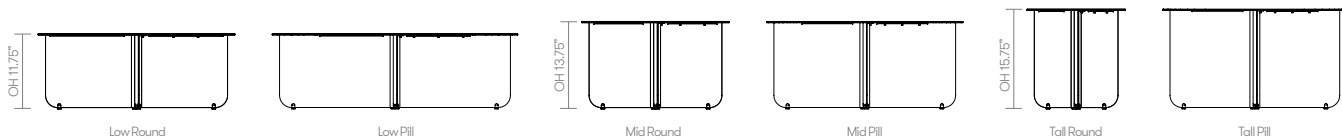

All prices listed in US \$

dimensions — OH - Overall Height OD - Overall Depth OW - Overall Width AH - Arm Height SH - Seat Height SW - Seat Width SD - Seat Depth

Batan - Soft Folds

Design - Allermuir

These elegant tables of pure geometry are constructed with cut and formed steel. Nesting geometry and soft shapes, this collection is designed to be a singular statement or a captivating collection of color ready for interior and exterior environments.

standard & optional features

- Standard feature
- Not available

	SFL30RD Low Round 31.50" dia	SFLP4020 Low Pill 39.25" x 19.75"	SFM24RD Medium Round 23.50" dia	SFMP3016 Medium Pill 31.50" x 15.75"	SFH16RD Tall Round 15.75" dia	SFHP2914 Tall Pill 29.50" x 13.75"
Weight	66.1 lbs	59.5 lbs	44 lbs	44 lbs	25.3 lbs	39.6 lbs
Folded steel frame and formed steel top finished in powder coat: Black, Ultramarine, Blue, Ivory, Forest Green Textured, White, Blush	●	●	●	●	●	●
Color matched levelling feet	●	●	●	●	●	●

* [Click here to see Metal Finishes](#)

	Price
SFL30RD • Low Round • 31.50" dia	1,865
SFLP4020 • Low Pill • 39.25" x 19.75"	1,640
SFM24RD • Medium Round • 23.50" dia	1,330
SFMP3016 • Medium Pill • 31.50" x 15.75"	1,290
SFH16RD • Tall Round • 15.75" dia	1,490
SFHP2914 • Tall Pill • 29.50" x 13.75"	1,390

All prices listed in US \$

dimensions — OH - Overall Height OD - Overall Depth OW - Overall Width AH - Arm Height SH - Seat Height SW - Seat Width SD - Seat Depth

Batan - Compact Plinth

Design - Allermuir