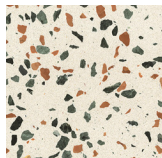

All prices listed in US \$

dimensions — OH - Overall Height OD - Overall Depth OW - Overall Width AH - Arm Height SH - Seat Height SW - Seat Width SD - Seat Depth

Batan

Metal Finishes

Mineral Forest

Ultramarine Blue

Black

White

Ceramic White

Soft Gold

Brass

Table Tops

White Marble

Green Marble

Terrazzo

Oak Table Tops

Oak Lacquer

Blue Stained
Oak

Black Stained
Oak

Glass Table Tops

Frosted Beige
Glass

Concrete Finish