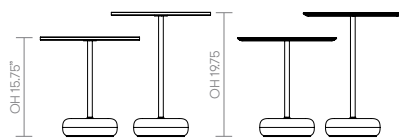

dimensions — OH - Overall Height OD - Overall Depth OW - Overall Width AH - Arm Height SH - Seat Height SW - Seat Width SD - Seat Depth