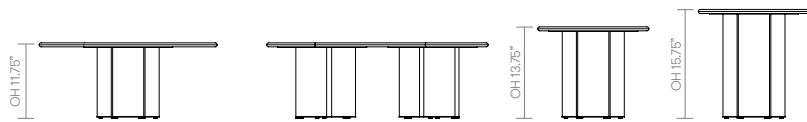

standard & optional features

- Standard feature
- Not available

	EBL27RD Low Round 27.50" dia	EBLP4020 Low Pill 39.25" x 19.75"	EBM20RD Mid Round 19.75" dia	EBH20RD Tall Round 19.75" dia
Weight	□	□	□	□
Aluminum extruded frame in powder coat finish: Mineral Forest, Ultramarine Blue, Black, White, Ceramic White, Soft Gold	●	●	●	●
0.75" thick White Marble Top	●	●	●	●
0.75" thick Green Marble Top	●	●	●	●
0.75" thick Terrazzo Top	●	●	●	●
0.75" thick Oak Top in lacquer	□	●	●	●
Optional features:				
0.75" thick Oak top in black or blue stain	-	+ \$40	+ \$40	+ \$40

* [Click here to see Top Finishes](#)
 * [Click here to see Oak Top Finishes and Stains](#)

	White Marble	Green Marble	Terrazzo	Oak
EBL27RD • Low Round • 27.50" dia	4,430	4,560	4,560	-
EBLP4020 • Low Pill • 39.25" x 19.75"	5,255	5,295	5,295	3,240
EBM20RD • Mid Round • 19.75" dia	2,935	2,960	2,960	1,935
EBH20RD • Tall Round • 19.75" dia	2,985	3,010	3,010	1,990

All prices listed in US \$

dimensions — OH - Overall Height OD - Overall Depth OW - Overall Width AH - Arm Height SH - Seat Height SW - Seat Width SD - Seat Depth

Batan - Soft Folds

Design - Allermuir

These elegant tables of pure geometry are constructed with cut and formed steel. Nesting geometry and soft shapes, this collection is designed to be a singular statement or a captivating collection of color ready for interior and exterior environments.

standard & optional features

- Standard feature
- Not available

	SFL30RD Low Round 31.50" dia	SFLP4020 Low Pill 39.25" x 19.75"	SFM24RD Medium Round 23.50" dia	SFMP3016 Medium Pill 31.50" x 15.75"	SFH16RD Tall Round 15.75" dia	SFHP2914 Tall Pill 29.50" x 13.75"
Weight	66.1 lbs	59.5 lbs	44 lbs	44 lbs	25.3 lbs	39.6 lbs
Folded steel frame and formed steel top finished in powder coat: Black, Ultramarine, Blue, Ivory, Forest Green Textured, White, Blush	●	●	●	●	●	●
Color matched levelling feet	●	●	●	●	●	●