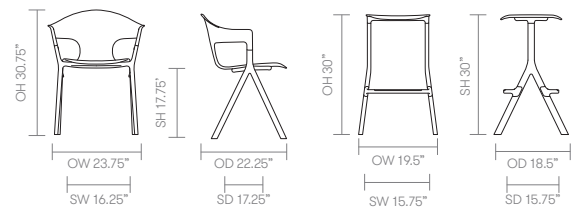

dimensions – OH - Overall Height OD - Overall Depth OW - Overall Width AH - Arm Height SH - Seat Height SW - Seat Width SD - Seat Depth

N.B. Add .78" for upholstered option