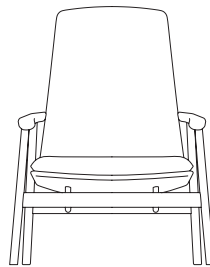

Uku

Uku, designed by Simon Pengelly, is a visually delicate wood lounge chair.

Designed to be harmonious and balanced, with no individual feature being the main protagonist, allowing Uku to elegantly fit into any setting.

Design by Simon Pengelly

UKU301

Design Simon Pengelly

British Designer Simon Pengelly founded London based Pengelly Design in 1993 after working for the Conran Design Group and the in-house design team of Habitat.

Pengelly Design Ltd now collaborates globally with the most progressive designed companies working within the realm of transport and product design, lighting and interior design in addition to furniture design.