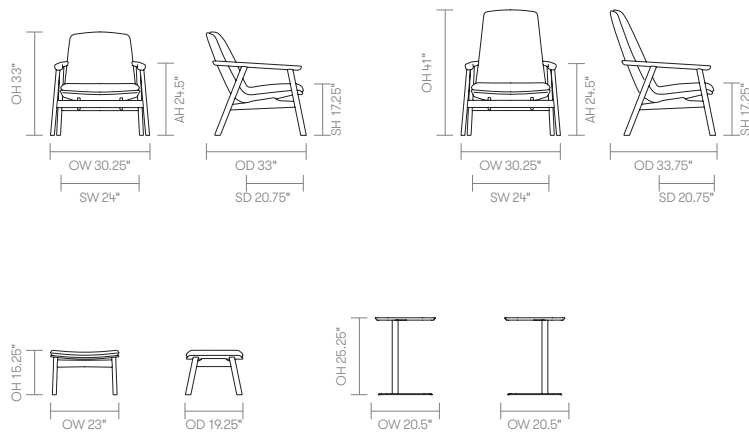

Standard Features

(* - Selected models only)

Cut foam cushion

Upholstered outer shell

Inner seat upholstered with pinch seam

Solid Oak frame with clear finish

Solid Oak table top and column with a clear finish

Steel plate base finished in Black (Textured) powder coat

Plastic glides

Teflon glides

Optional Features

(* - Selected models only)

Solid Oak frame can be stained Black

Solid Oak table top and column can be stained Black

Steel plate base finished in Dark Bronze (Textured) powder coat

Plastic glides with felt

Multi-Fabrics

Dimensions