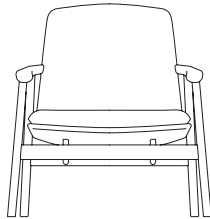

Uku

Uku, designed by Simon Pengelly, is a visually delicate wood lounge chair.

Designed to be harmonious and balanced, with no individual feature being the main protagonist, allowing Uku to elegantly fit into any setting.

Design by Simon Pengelly

UKU201

Design Simon Pengelly

British Designer Simon Pengelly founded London based Pengelly Design in 1993 after working for the Conran Design Group and the in-house design team of Habitat.

Pengelly Design Ltd now collaborates globally with the most progressive designed companies working within the realm of transport and product design, lighting and interior design in addition to furniture design.