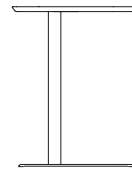

Uku

Uku, designed by Simon Pengelly, is a visually delicate wood lounge chair.

Designed to be harmonious and balanced, with no individual feature being the main protagonist, allowing Uku to elegantly fit into any setting.

Design by Simon Pengelly

UKUHST

Design Simon Pengelly

British Designer Simon Pengelly founded London based Pengelly Design in 1993 after working for the Conran Design Group and the in-house design team of Habitat.

Pengelly Design Ltd now collaborates globally with the most progressive designed companies working within the realm of transport and product design, lighting and interior design in addition to furniture design.