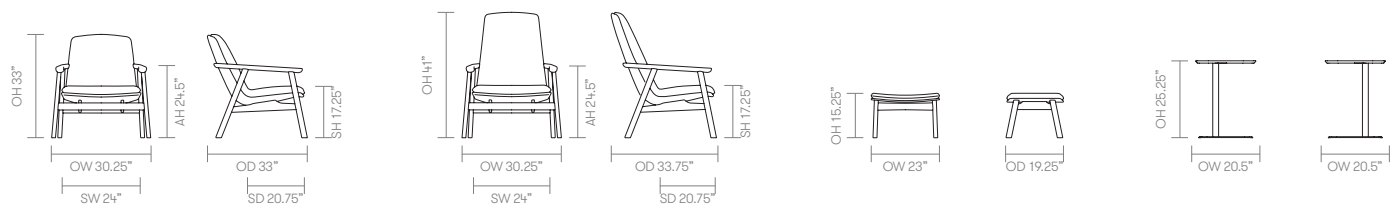

standard & optional features

- Standard feature
- Not available

	UKU101 Foot Stool	UKU201 Mid Back Lounge Chair	UKU301 High Back Lounge Chair	UKUHST Side Table
Weight	11lbs	32lbs	35lbs	20lbs
Cut foam cushion	●	●	●	□
Upholstered outer shell	●	●	●	□
Inner seat upholstered with pinch seam	●	●	●	□
Solid Oak frame with a clear finish	●	●	●	□
Solid Oak table top and column with a clear finish	□	□	□	●
Steel plate base finished in Black (textured) powder coat*	□	□	□	●
Plastic glides	●	●	●	□
Teflon glides	□	□	□	●

* [Click here to see Textile Finishes & COM Requirements](#)

* [Click here to see available Seating Metal Finishes](#)

* [Click here to see available Seating Wood Finishes](#)

Ships Fully Assembled

dimensions – OH - Overall Height OD - Overall Depth OW - Overall Width AH - Arm Height SH - Seat Height SW - Seat Width SD - Seat Depth