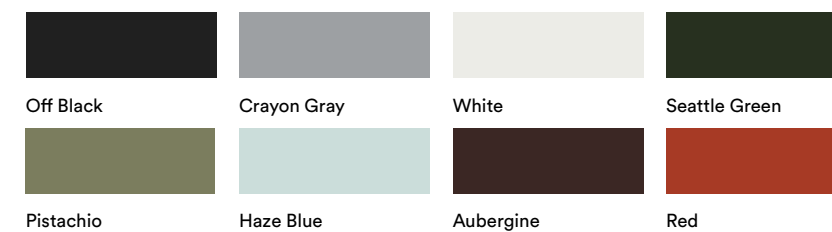

Finishes

Frame and Shell Finishes