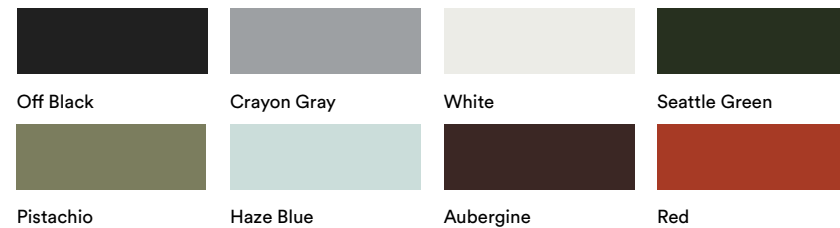

Kin Chairs

List Price:
$462.00

Dimensions:
SH: 17.75"
SW: 18"
SD: 18.75"
OH: 32.25"
OW: 20.5"
OD: 21"

Features:
– Tubular steel frame finished to match shell color
– Plastic glides
– Stacks up to 4 high
– Plastic Shell color

Maximum Order Quantity: 50

List Price:
$583.00

Dimensions:
SH: 17.5"
SW: 18"
SD: 18.75"
OH: 32"
OW: 18"
OD: 21"

Features:
– Aluminum leg connector frame finished to match shell color
– Solid Ash legs with a clear finish
– Plastic glides
– Plastic Shell color

Maximum Order Quantity: 50

List Price:
$717.00

Dimensions:
SH: 15.5" - 20.5"
SW: 18"
SD: 18.75"
OH: 30" - 34.5"
OW: 24.5"
OD: 24"

Features:
– 5 star swivel base with height adjustment on casters finished to match shell color.
– 2" hard wheel casters.
– Plastic Shell color

Maximum Order Quantity: 50

Finishes

Frame and Shell Finishes