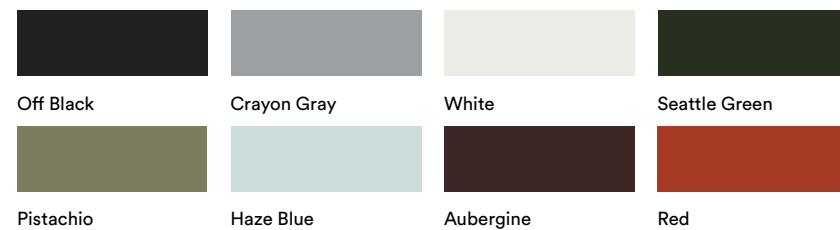

Kin Chairs

KIN305U3

Tub chair, height adjustable, 5 star swivel base, fully upholstered shell

Grade 4 List Price:
$1,503.00

Grade 6 List Price:
$1632.00

Dimensions:
SH: 15.5" - 20.5"
SW: 19.25"
SD: 18.75"
OH: 30" - 34.5"
OW: 24.5"
OD: 24"

Features:
– Fully upholstered shell
– 5 star swivel base with height adjustment on casters finished to match shell color
– 2" hard wheel casters

Maximum Order Quantity: 20

Finishes

Frame and Shell Finishes