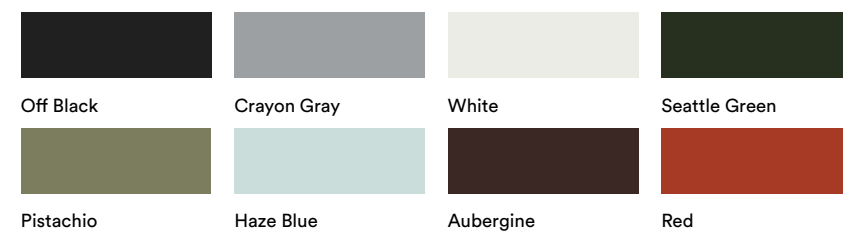

Finishes

Frame and Shell Finishes