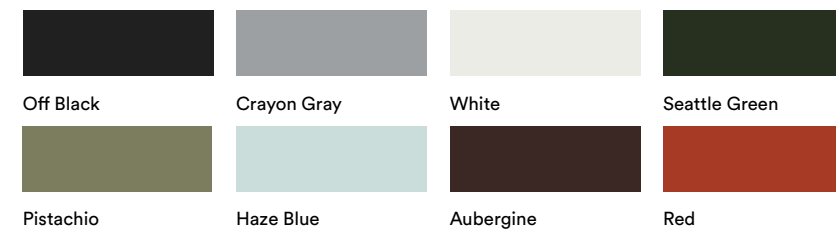

Maximum Order Quantity: 50

Maximum Order Quantity: 50

Finishes

Frame and Shell Finishes

Wood Finish

Axyl

Design by Benjamin Hubert | LAYER

Axyl