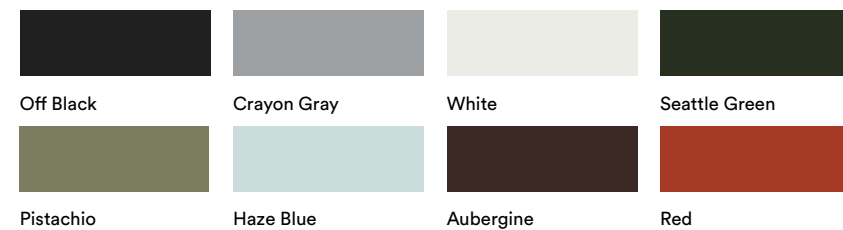

Kin Stools

Grade 4 List Price:
$789.00

Grade 4 List Price:
$1,117.00

Grade 6 List Price:
$827.00

Grade 6 List Price:
$1,155.00

Dimensions:

SH: 29.25"
SW: 18"
SD: 18.75"
OH: 44"
OW: 18"
OD: 21"

Dimensions:

SH: 29.25"
SW: 18"
SD: 18.75"
OH: 44"
OW: 18"
OD: 21"

Features:

- Upholstered seat pad
- Tubular steel frame finished to match shell color
- Plastic Shell color
- Black footrest protector
- Plastic glides

Features:

- Upholstered seat pad
- Solid ash legs with a clear finish
- Plastic Shell color
- Black footrest protector
- Plastic glides

Maximum Order Quantity: 50

Maximum Order Quantity: 50

Finishes

Frame and Shell Finishes