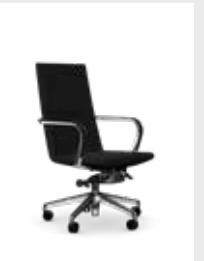

Senator contents:

93 Rapt