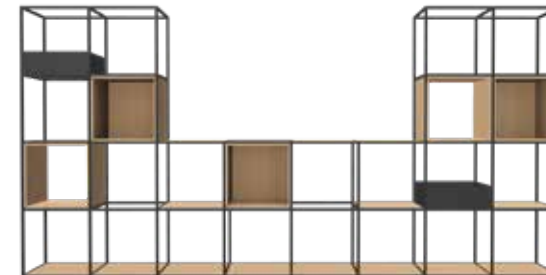

CONFIGURATON 7
8x4 with flipper boxes, closed boxes and planters

Unit Cost:
\$10,516

Dimensions:
OH: 70.5"
OW: 140"
OD: 18"

Includes:
(2) CRT4HE 4 High End Ladder
(3) CRT2HM 2 High Mid Ladder
(4) CRT4HM 4 High Mid Ladder
(4) CRT6CB-KD Connector Bar Pack
(4) CRT10CD-KD Connector Bar Pack