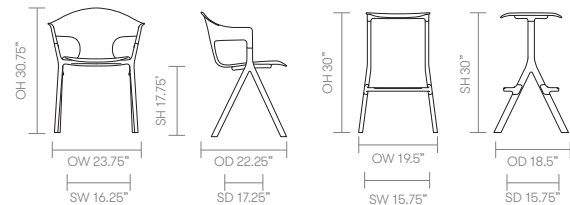

## standard & optional features

	<b>AXL52OD</b> Arm chair	<b>AXL54OD</b> High stool
Stacks	4	<input type="checkbox"/>
Weight	15 lbs	17 lbs
Plastic shell - Color: Black, Basalt, or Sage	<input checked="" type="checkbox"/>	<input type="checkbox"/>
Plastic seat - Color: Black, Basalt, or Sage	<input type="checkbox"/>	<input checked="" type="checkbox"/>
Integral Plastic footrest protectors	<input type="checkbox"/>	<input checked="" type="checkbox"/>
Stacking buffers	<input checked="" type="checkbox"/>	<input type="checkbox"/>
Plastic glides	<input checked="" type="checkbox"/>	<input checked="" type="checkbox"/>

Optional features:

Plastic seat with complementary Aluminum powder coat frame available in Sage, Basalt, or Ivory	-	+ \$0
Plastic glides with felt	+ \$25	+ \$25

\* [Click here to see Axyl Plastic Finishes](#)  
 \* [Click here to see Axyl Metal Finishes](#)  
 \* [Click here to see a full range of Axyl tables](#)

## dimensions – OH - Overall Height OD - Overall Depth OW - Overall Width AH - Arm Height SH - Seat Height SW - Seat Width SD - Seat Depth

N.B. Add .78" for upholstered option

Plastic Finishes

Black Basalt Sage Ivory